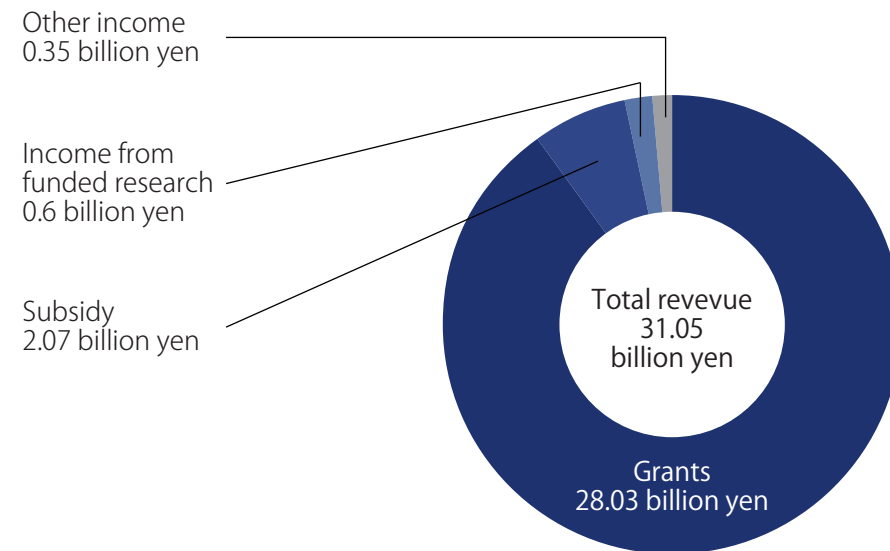

## Budget

### The original budget for FY2018

Income from funded research or others during the fiscal year is not included.

### Total expenditure for FY2017 was 51.78 billion yen in a reported basis.

Yen-dollar conversion ratio: 107.6yen/dollar (April 2018)