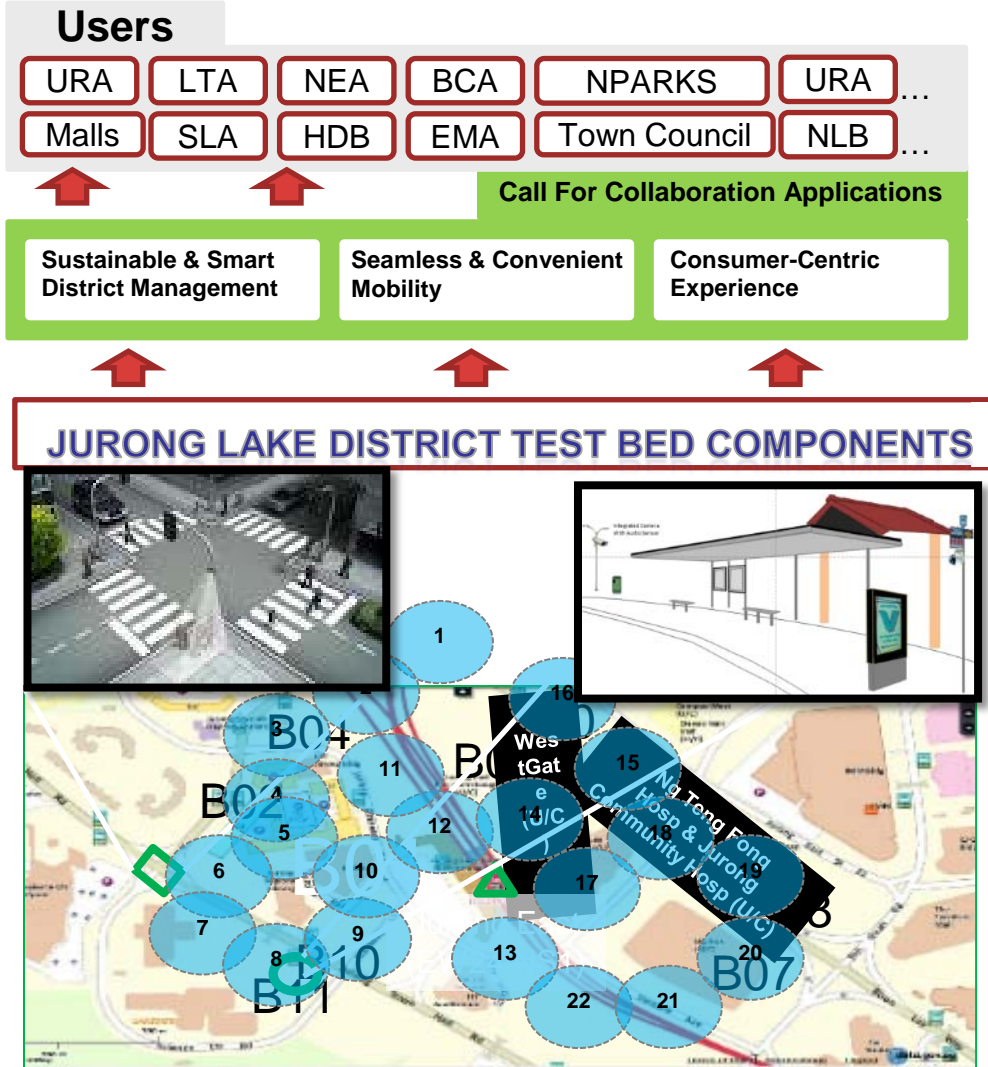

Our Area of Focus

- WiFi offloading
- Multi-tier cellular

- DSA/OSA
- Spectrum reuse
- Spectrum re-farming
- MTC integration

**Seamless
Roaming**

**Resource
Sharing**

**Peak Data
Rates**

**Quality of
Service &
Experience**

- C-RAN/L-DAS
- Small cells

- Learning-based SDN
- Context-aware & location-aware resource management

Strategic Advantage 3: Supported by ICM Ecosystem

Co-Innovating for Smart Nation

I²R Integrated Capabilities for JLD Pilot and Trial