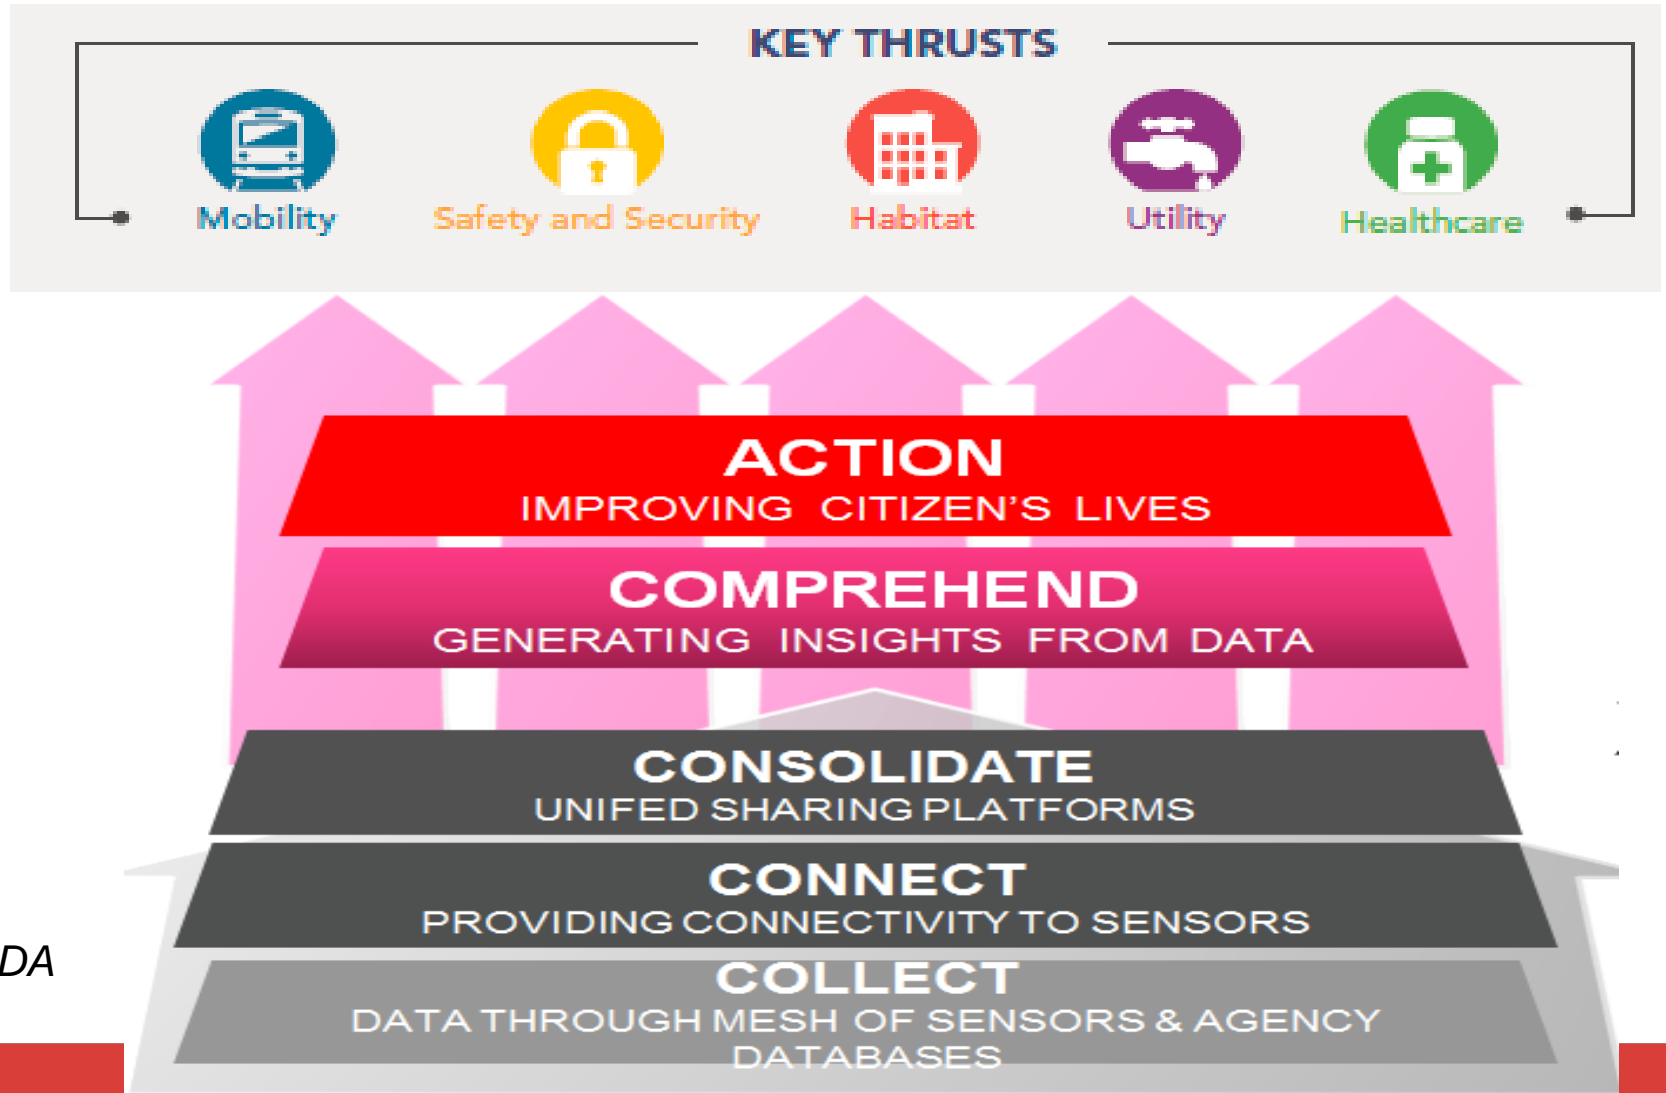

Strategic Advantage 1 for Smart Nation – I²R's Strong ICT Foundation

INTELLIGENCE

- Machine Learning
- Semantic Understanding
- Text Mining
- Stream Processing
- Visualization
- Smart Grid
- Privacy Preserving
- Lightweight Cryptography
- iOS/Android OS Security
- Brain Computer Interface
- Ocular Imaging
- Medical Image Processing
- Biometrics
- Speech Recognition
- Speaker State Analysis
- Chatbots

COMMUNICATIONS

- MIMO
- Antenna Beam forming
- Cooperative Communications
- Meta-materials
- Satellite Communications
- LDPC
- Channel Models
- Network Coding
- Optical-Cross Connects
- Cognitive Radio
- Joint Source-Channel Coding
- Wi-Fi Test-beds
- TV White Spaces
- Dynamic Spectrum Allocation

MEDIA

- MP4 SLS
- Scalable Audio
- Perceptual Audio
- H.265/HEVC
- Scalable Video
- Web Streaming
- Image Forensics
- Scene Understanding
- Multimedia Content Analytics
- Video Analytics
- HDR De-ghosting
- Image Dehazing
- Augmented Reality

Strategic Advantage 2 – Synchronise with Singapore's Smart Nation Initiative

Source: IDA

I²R: System Strategy for Smart Nation- Whole-of-I²R

Evolving ICM Landscape in Smart Nation

Exponential network data traffic growth