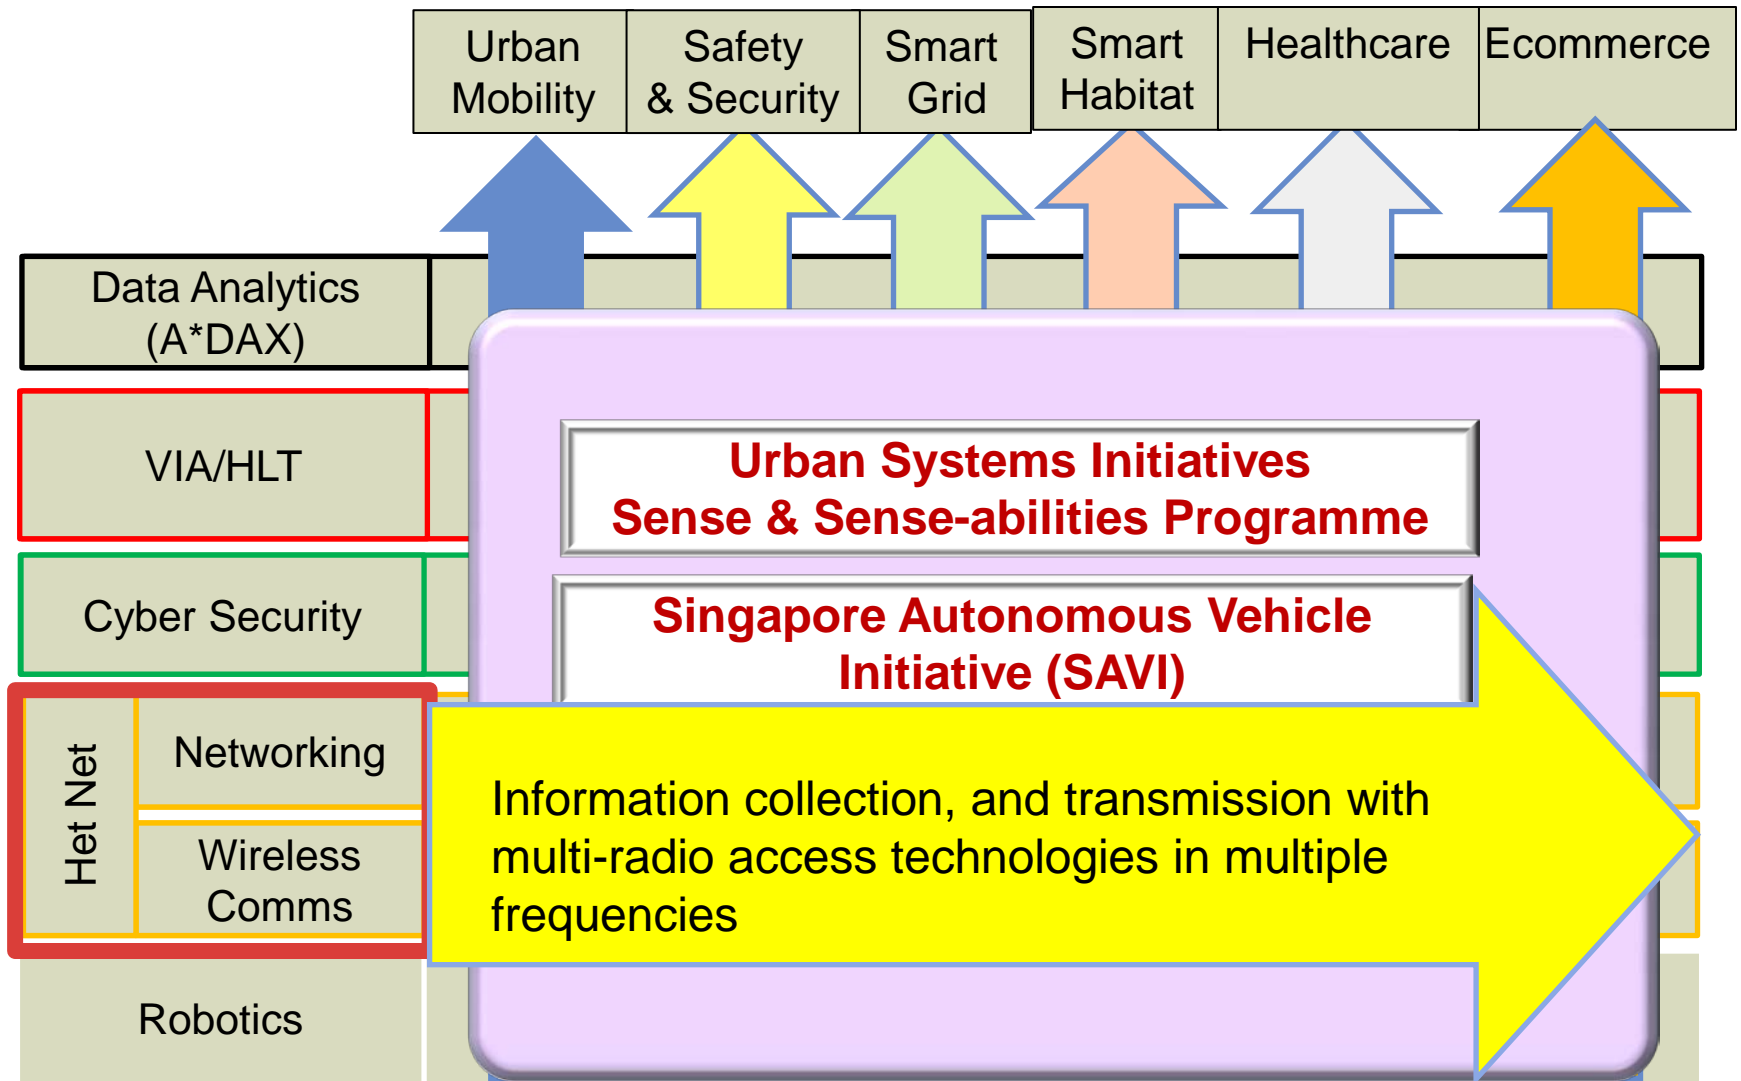

MEDIA

- MP4 SLS
- Scalable Audio
- Perceptual Audio
- H.265/HEVC
- Scalable Video
- Web Streaming
- Image Forensics
- Scene Understanding
- Multimedia Content Analytics
- Video Analytics
- HDR De-ghosting
- Image Dehazing
- Augmented Reality

Strategic Advantage 2 – Synchronise with Singapore's Smart Nation Initiative

Source: IDA

I²R: System Strategy for Smart Nation- Whole-of-I²R

Evolving ICM Landscape in Smart Nation

Exponential network data traffic growth

Widespread use of smart mobile consumer device and services

Digitisation of information and media content

CAPEX/OPEX reduction for sustainable ICT

Why HetNet

- Network is going through big shift in architecture
 - 1000X capacity
 - Billions of devices
 - 100-1000X Energy efficiency
 - Simple linear extension of current architecture may not work
- HetNet: Intelligent Integration of Multi-RAT, Multi-Layer, Multi-Network , Over Multiple Spectrums