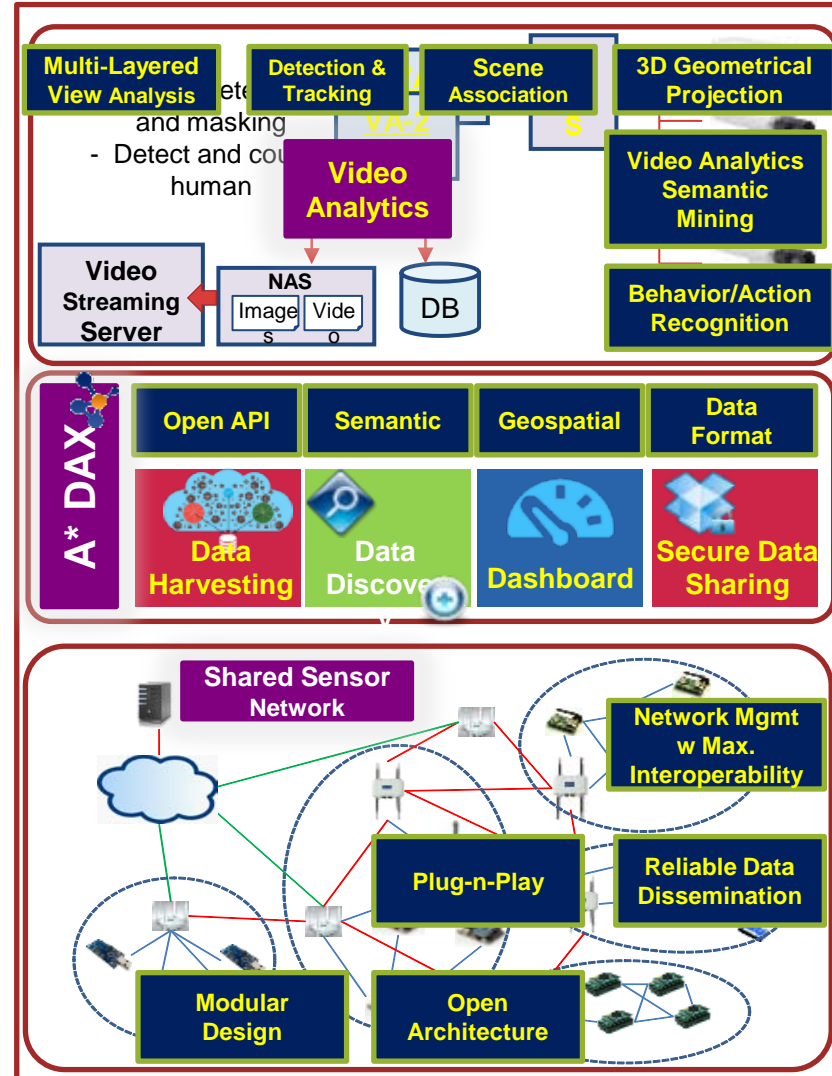

Our Area of Focus

- WiFi offloading
- Multi-tier cellular

- DSA/OSA
- Spectrum reuse
- Spectrum re-farming
- MTC integration

**Seamless
Roaming**

**Resource
Sharing**

**Peak Data
Rates**

**Quality of
Service &
Experience**

- C-RAN/L-DAS
- Small cells

- Learning-based SDN
- Context-aware & location-aware resource management

Strategic Advantage 3: Supported by ICM Ecosystem

Co-Innovating for Smart Nation

I²R Integrated Capabilities for JLD Pilot and Trial